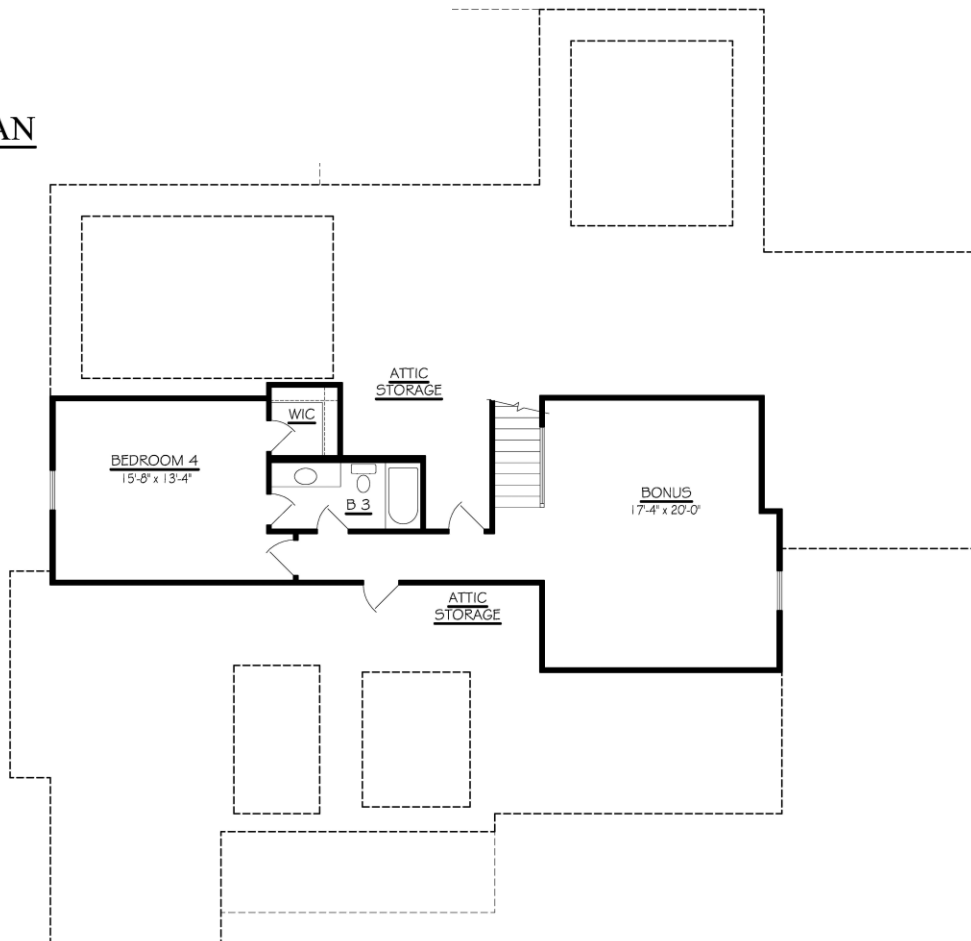

## *The Piedmont*

110 Reynolds Drive | Franklin, TN 37064 | 615.216.7202  
[www.DeFattaCustomHomes.com](http://www.DeFattaCustomHomes.com)

FIRST FLOOR PLAN

APPROX. AREA

FIRST FLOOR LIVING	2466
SECOND FLOOR LIVING	765
TOTAL LIVING	3231

*Features & related information are subject to availability, revision, errors, omissions or withdrawal at any time, without notice. Please ask our sales representative for complete information.*

SECOND FLOOR PLAN